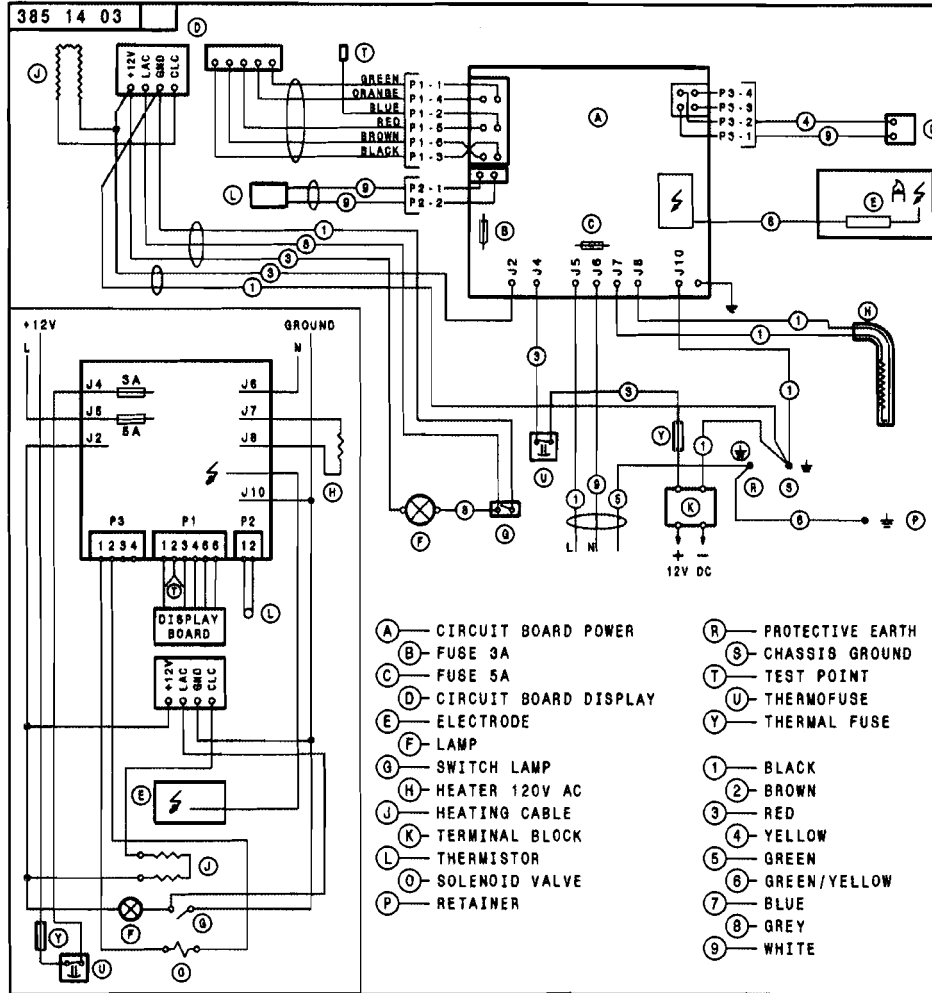

# WIRING DIAGRAM

DM3862 Prod No.921146368 = A  
 DM3862 Prod No. 921146369 = B

N38514030