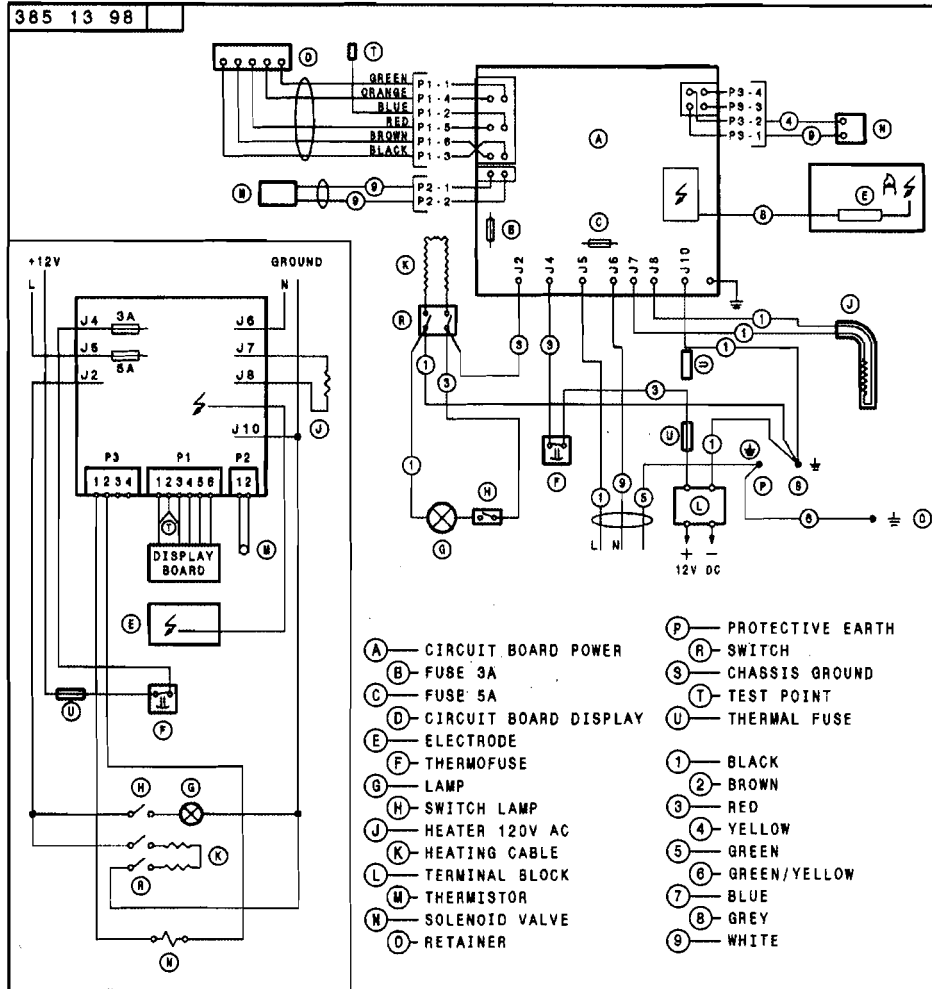

WIRING DIAGRAM

DM2862 Prod No.921146344 = A

DM2862 Prod No. 921146345 = B

N38513980