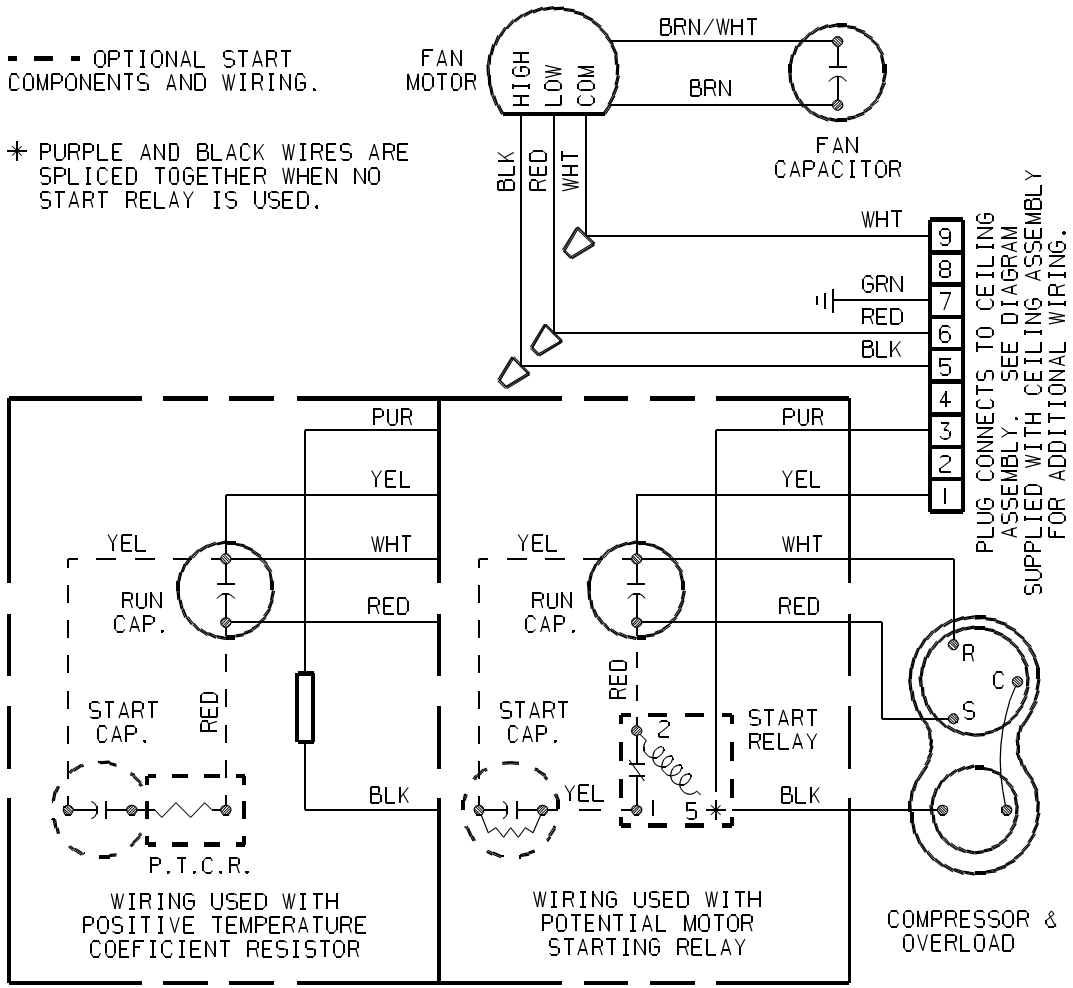

--- OPTIONAL START COMPONENTS AND WIRING.

* PURPLE AND BLACK WIRES ARE SPLICED TOGETHER WHEN NO START RELAY IS USED.

DANGER! SHOCK HAZARD! AVIS!

DISCONNECT POWER SUPPLY BEFORE SERVICING ANY ELECTRICAL COMPONENT.

DEBRANCHES LES FILS ELECTRIQUES AVANT L'ENTRETIEN ET LE DE TOUT COMPARTIMENT OU ORANGE ELECTRIQUES.