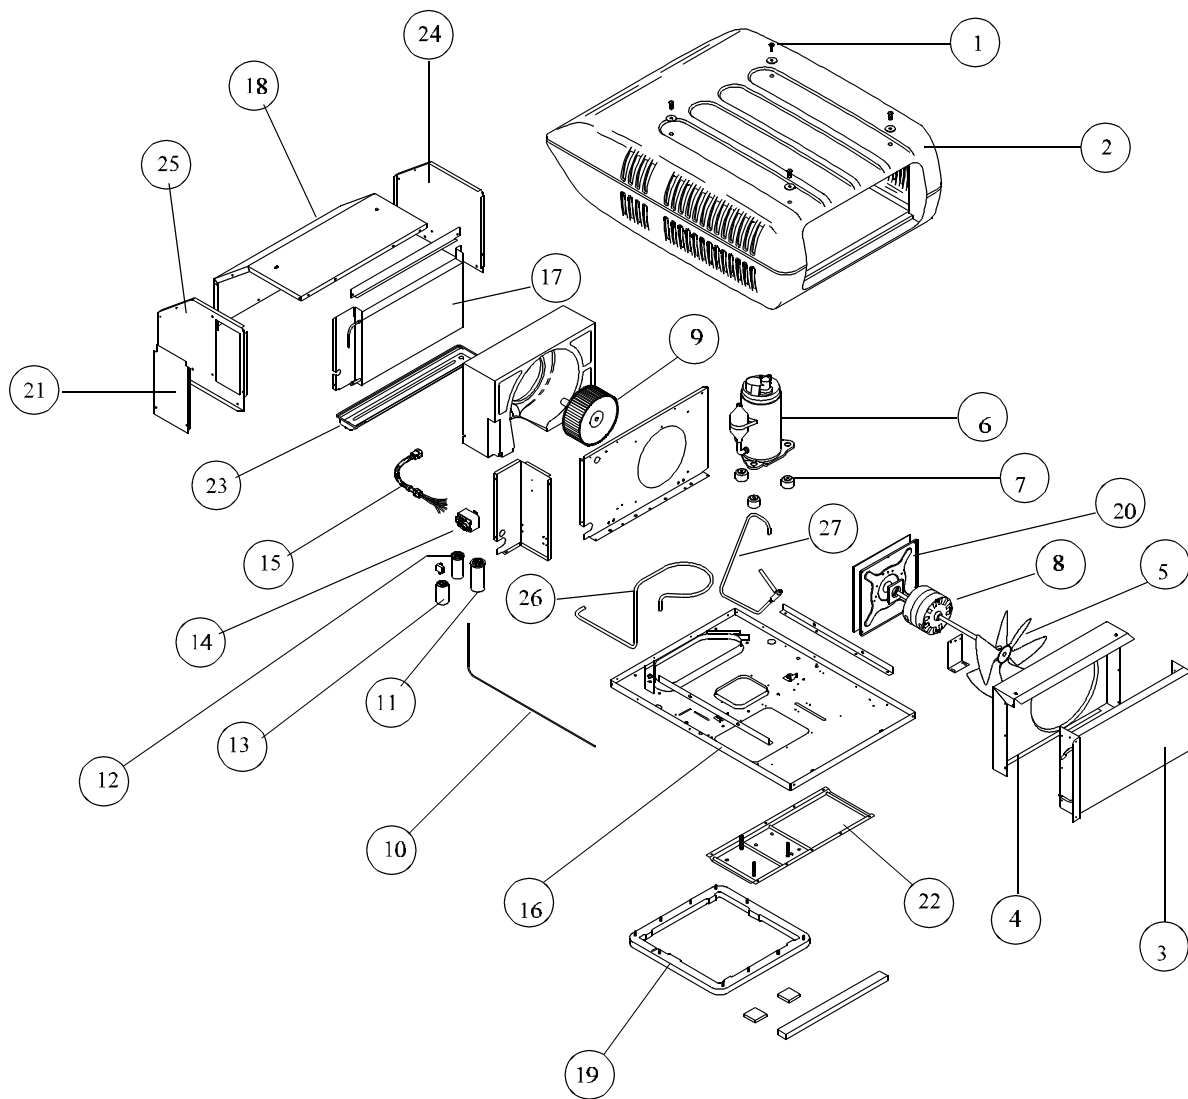

8335 SERIES

CODE	USED ON MODELS	PART NUMBER	DESCRIPTION	NO. REQ.
1.	All	6792-5111	Screw Nut & Washer (4 Pkg.)	1
2.	891	8333-4111	Shroud (White/White)	1
	896	8333-4161	Shroud (Arctic White/Arctic White)	1
	897	8333-4171	Shroud (Ivory/Ivory)	1
3.	All	1452A1321	Condenser Coil	1
4.	All	6792-1071	Fan Shroud	1
5.	All	6733-3221	Fan (4 Blade, 11 Dia., 40 Degree Pitch, .50 Dia. Bore)	1
6.	All	1450A2069	Compressor (Tecumseh)	1
7.	All	6759-3081	Compressor Mounting Pkg. (3 Pkg.)	1
8.	All	1468-3069	Motor (115V, 60 HZ)	1
9.	All	1472-1091	Impellor	1
10.	All	7335B1331	Cap Tube (Formed)	1
11.	All	1499-5721	Run Capacitor (Compressor - 40 Mfd/370V)	1
12.	All	1499-5461	Fan Capacitor (7.5 Mfd/370V)	1
13.	All	1497-0871	Start Capacitor (21-25 Mfd/165V)	1
14.	All	1497-4131	Start Relay	1
15.	All	6792-5491	Conduit & Wiring Assembly (6 Wires)	1
16.	All Except A8912 And 8915 A8912, A8915	8333-1011	Basepan (with foam scroll)	1
		8335-1011	Basepan (with foam scroll)	1
17.	All	1452-1521	Evaporator Coil	1
18.	All	8333A5061	Evaporator Cover Assy. With Insulation	1
ns	All	6759B3971	Filler Pad - Condenser Air Seal	1
19.	All	8332-3301	Gasket Pkg.	1
20.	All	8333-5151	Motor Mount & Shaft Seal Kit	1
21.	All	8333-109	Wirebox Door	1
22.	All	8333-516	Spacer Plate & Pad	1
23.	All	8333-1501	Drain Pan	1
24.	All	8333-505	Side Panel Rt. With Insulation	1
25.	All	8333-507	Side Panel Lt. With Insulation	1
26.	All	7335A134	Suction Line	1
27.	All	7335A135	Discharge Line	1
ns	All	1976C136	Wiring Diagram	1
ns	All	8333-1551	Shroud Bracket	2

SPECIAL ORDER PARTS:

NOTE: All parts with three digit suffix numbers are "Special Order" Parts. These parts are subject to factory availability and require extra time for delivery.