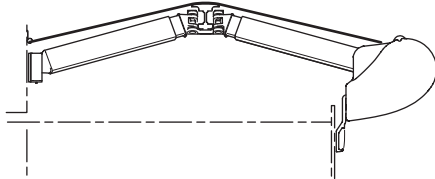

## SUMMIT

Carefree's Summit Slideout cover provides all the benefits of an SOK and more. The innovative auto-rafter system provides a peaked contour to the fabric when the slideout is open; yet it stores flat between the coach wall and roll bar when the Slideout is closed. This contour is excellent for shedding water to prevent water pooling on the canopy.