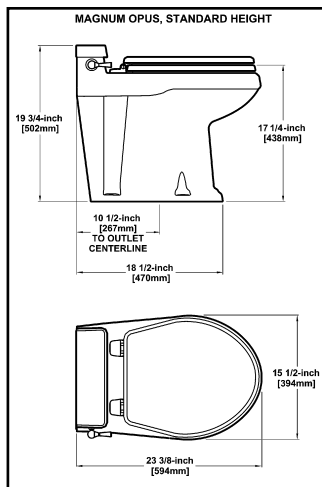

- All china construction
- Flush-and-forget operation
- Programmable water level
- Vacuum or gravity discharge
- Standard 17-inch seat height
- Pressure rim for excellent flushing action
- Hand spray option available
- White or bone color
- Sturdy four-bolt mounting
- Three year limited warranty
- Ten year limited warranty on bowl finish