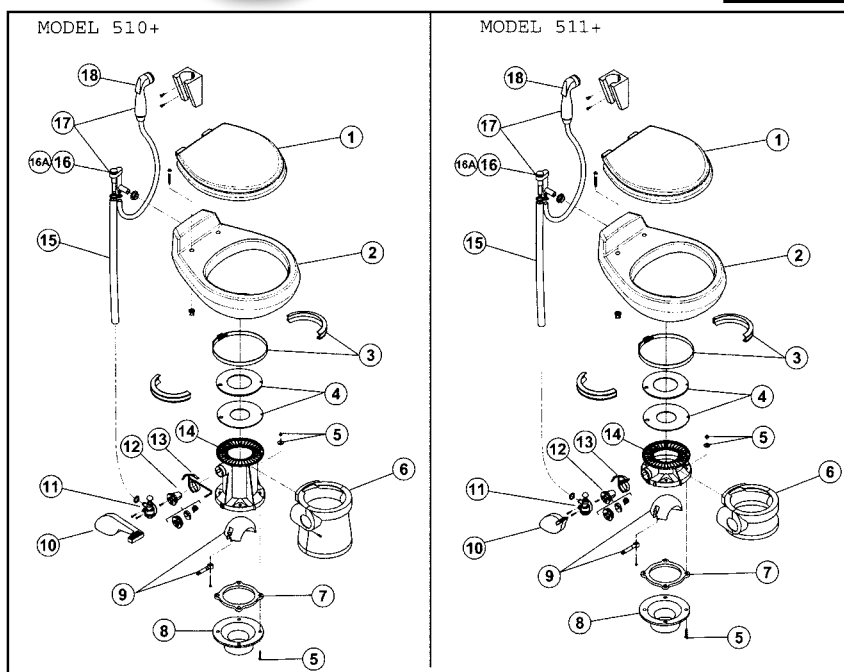

SeaLand Traveler 500 Plus

A Classy Touch of Home

These all-china, homestyle toilets are ideal for deluxe motorcoaches and towables. Features include a solid wood seat with extra large opening and robust hinge hardware which resists loosening. The Traveler's excellent performance and moderate pricing have made it a favorite of RV manufacturers and owners worldwide.

- Contemporary residential design
- Standard and low-profile heights
- Residential-style seat
- Deep bowl
- Rim design prevents spills
- Improved rim for greater cleaning action
- Water efficient flush
- All china bowl
- Designer color selection of white or bone
- Available hand spray
- Three year limited warranty on mechanical components
- Ten year limited warranty on bowl finish