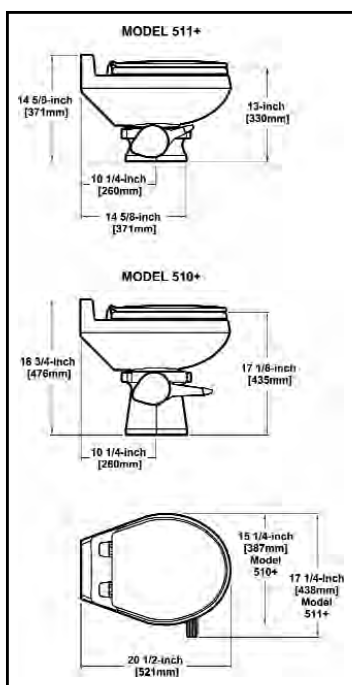

SeaLand Traveler 500 Plus

A Classy Touch of Home

These all-china, homestyle toilets are ideal for deluxe motorcoaches and towables. Features include a solid wood seat with extra large opening and robust hinge hardware which resists loosening. The Traveler's excellent performance and moderate pricing have made it a favorite of RV manufacturers and owners worldwide.

- Contemporary residential design
- Standard and low-profile heights
- Residential-style seat
- Deep bowl
- Rim design prevents spills
- Improved rim for greater cleaning action
- Water efficient flush
- All china bowl
- Designer color selection of white or bone
- Available hand spray
- Three year limited warranty on mechanical components
- Ten year limited warranty on bowl finish