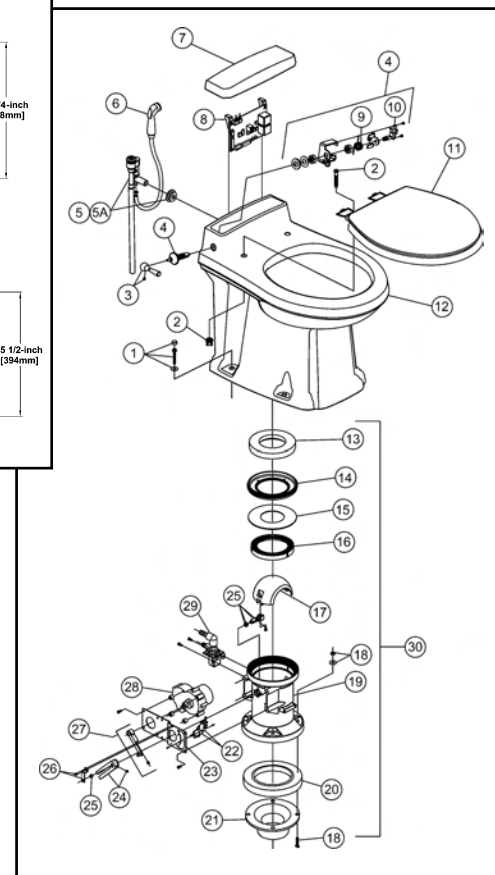

- All china construction
- Flush-and-forget operation
- Programmable water level
- Vacuum or gravity discharge
- Standard 17-inch seat height
- Pressure rim for excellent flushing action
- Hand spray option available
- White or bone color
- Sturdy four-bolt mounting
- Three year limited warranty
- Ten year limited warranty on bowl finish