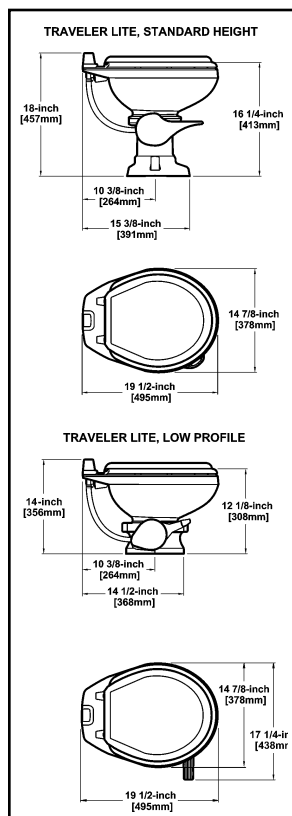

ORDER NO.

Traveler Lite Series Standard Height

302611001   White

302611003   Bone

Traveler Lite Series Standard Height with Hand Spray

302711001   White

302711003   Bone

Traveler Lite Series Low Profile

302611101   White

302611103   Bone

Traveler Lite Series Low Profile with Hand Spray

302711101   White

302711103   Bone

The Sign of Comfort