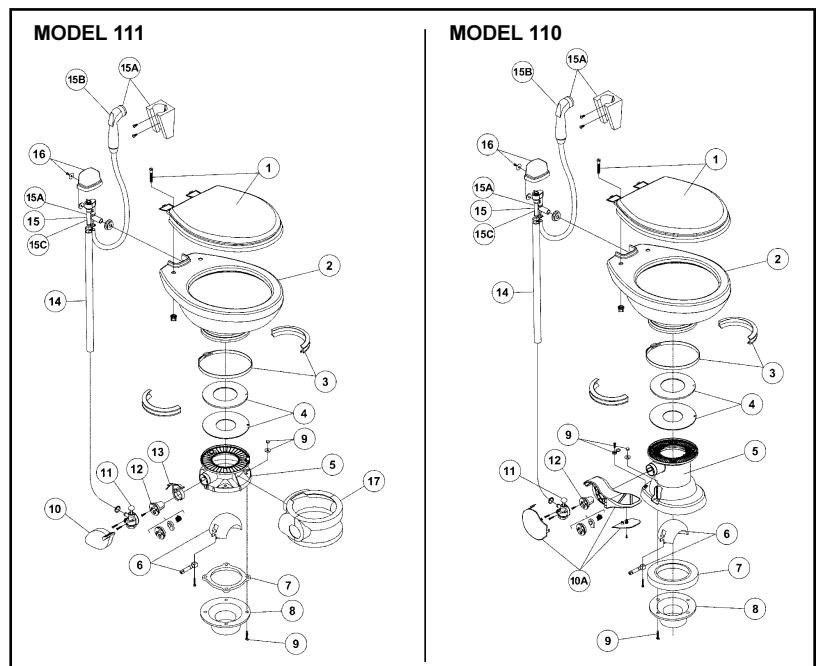

ORDER NO.

Traveler Lite Series Standard Height

302611001   White

302611003   Bone

Traveler Lite Series Standard Height with Hand Spray

302711001   White

302711003   Bone

Traveler Lite Series Low Profile

302611101   White

302611103   Bone

Traveler Lite Series Low Profile with Hand Spray

302711101   White

302711103   Bone

The Sign of Comfort