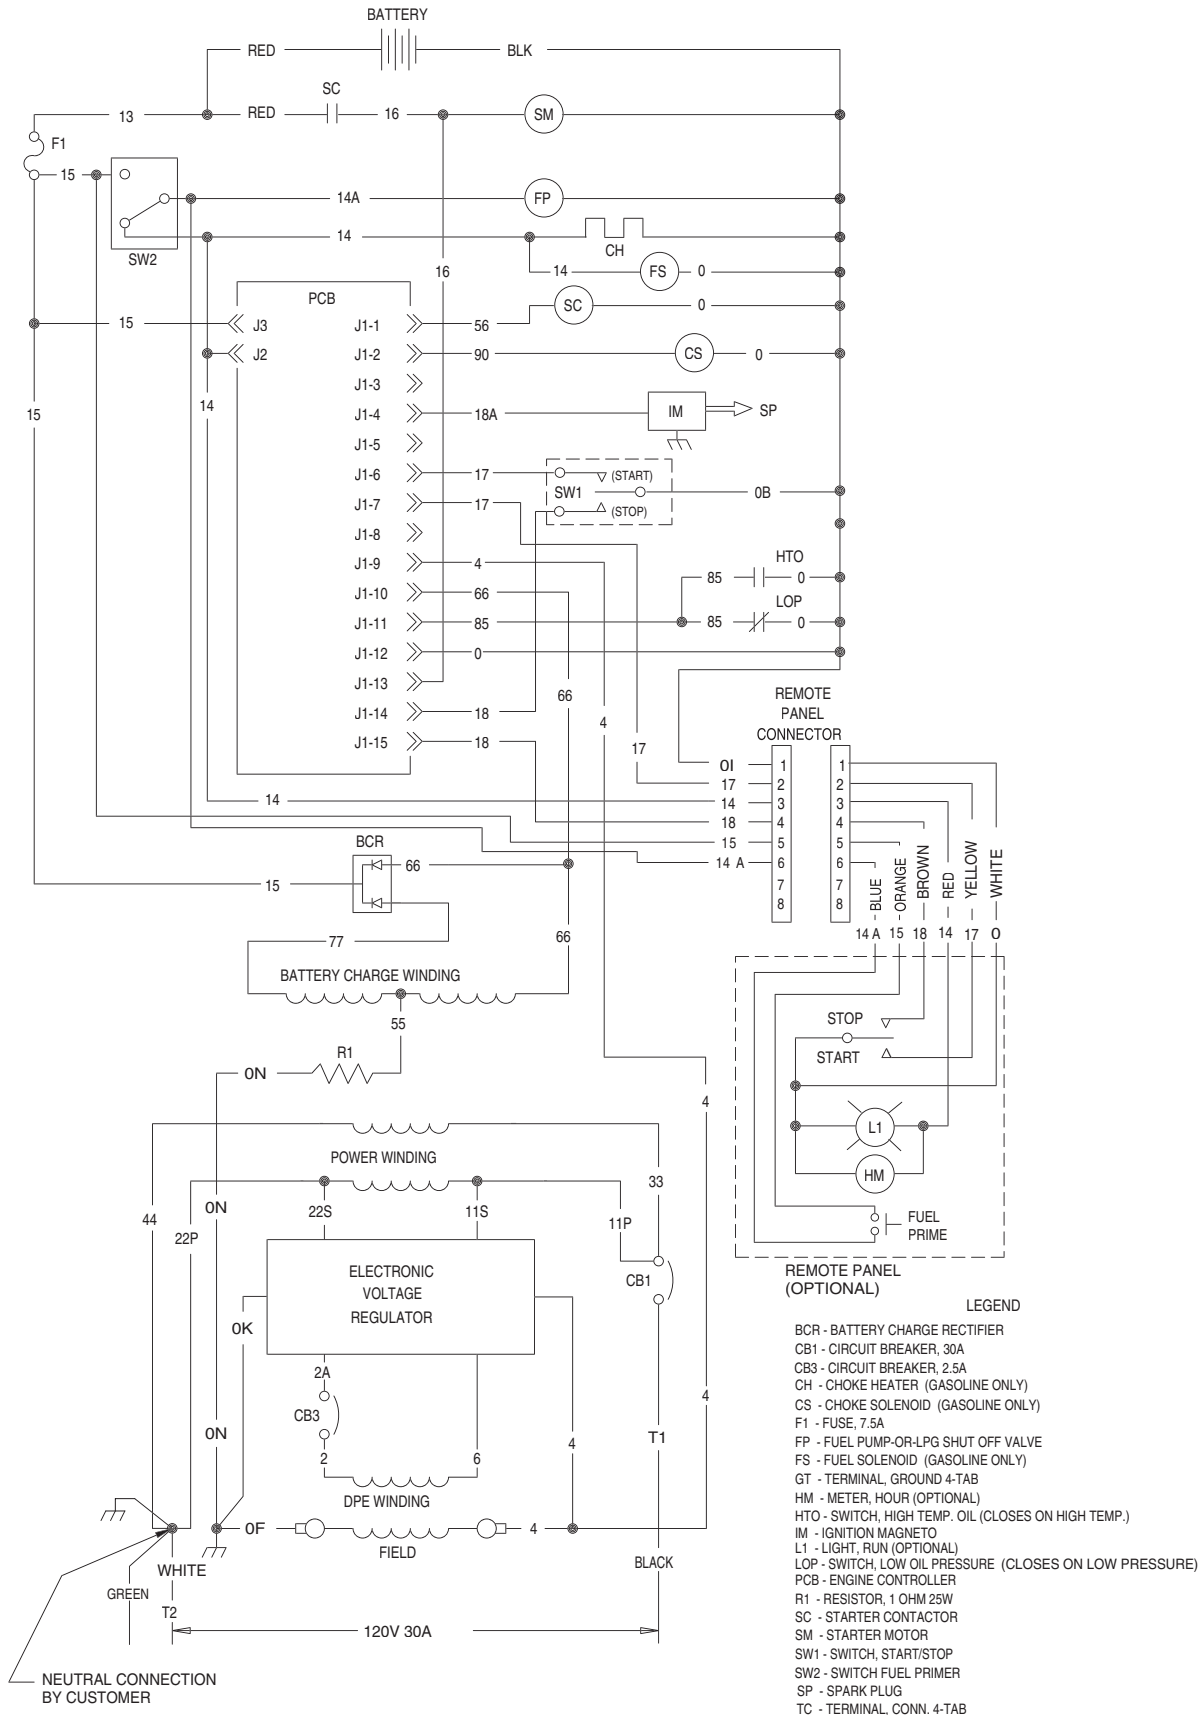

Appendix 3 – Electrical Data

QUIETPACT 40G Recreational Vehicle Generator Electrical Schematic and Wiring Diagram – Drawing No. 0D8063-C

Appendix 3 – Electrical Data

QUIETPACT 40G Recreational Vehicle Generator

Electrical Schematic and Wiring Diagram – Drawing No. 0D8063-C