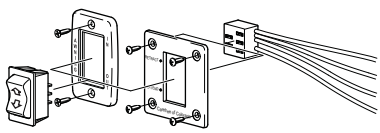

ONE-TOUCH ILLUSTRATED PARTS LIST

R001605
Single Switch
Replacement Kit

**Components in GRAY
are no longer available.**

R00772
Motor Only
Silver Motor Only
Black Motor NLA

901019 (Black)
901019W (White)
Bottom Bracket

901020 (Black)
901020W (White)
Carport Foot

901067
Tractioner (qty: 2)

OT501a