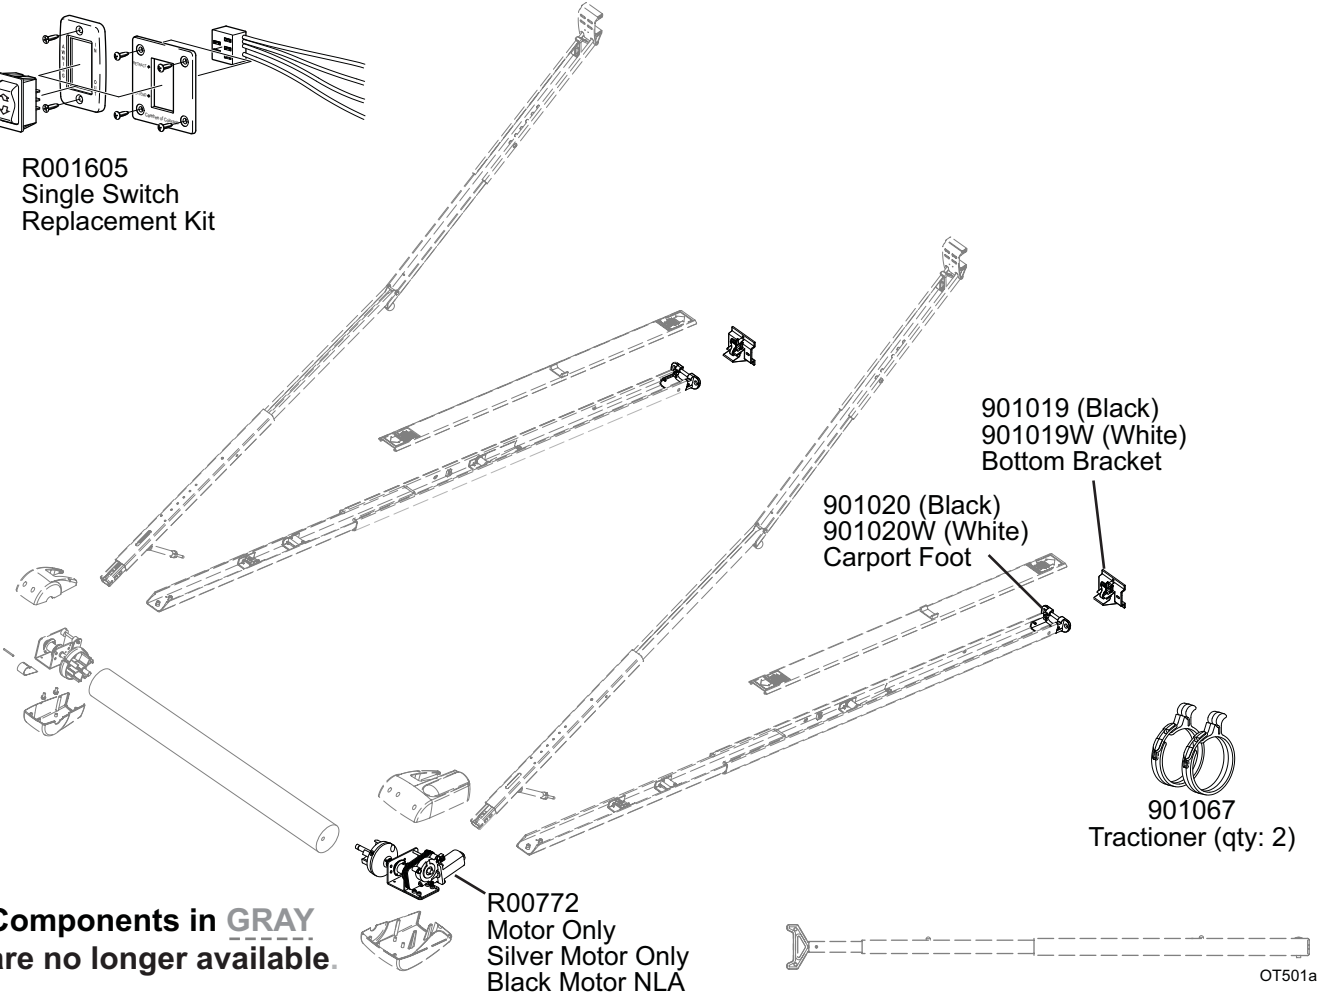

ONE-TOUCH ILLUSTRATED PARTS LIST

R001605
Single Switch
Replacement Kit

**Components in GRAY
are no longer available.**

R00772
Motor Only
Silver Motor Only
Black Motor NLA

901019 (Black)
901019W (White)
Bottom Bracket

901020 (Black)
901020W (White)
Carport Foot

901067
Tractioner (qty: 2)

OT501a