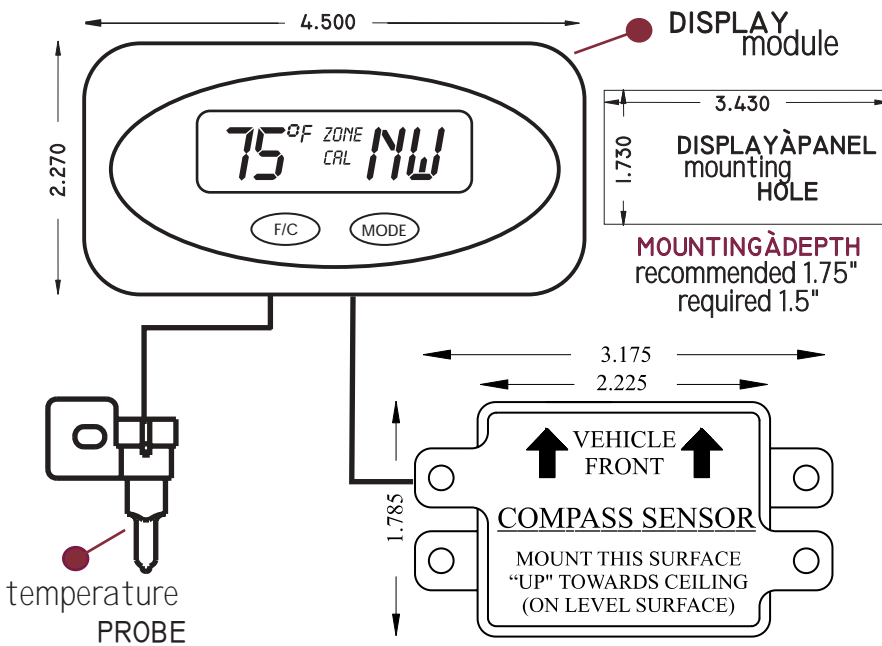

Look at American Technology... See the Difference.

COMPASS & TEMPERATURE SYSTEM

ice
WARNING
conditions

FastCalò
SmartCalò

p/n AT-COMP-01

vacuum fluorescent
COMPASS/OUTSIDE TEMPERATURE DISPLAY
dash mount compass kit

self
CONTINUOUS
calibration

ATC is proud to introduce this new combination compass and outside temperature display system. Latest state of the art circuitry includes FastCalò, SmartCalò, and an icing condition warning.

Feature packed system includes:

- ICE WARNING feature
- Continuous "self Calibration"
- Vacuum fluorescent display
- In-dash or console mountable with abs bezel to conceal screw
- Easy touch buttons for simple calibration-mode and fahrenheit/celcius
- Remote sensor for accurate compass readings
- Moisture-proof remote sensor for accurate outside temperature readings
- Sleep mode-one touch, 10 second display of compass/temperature with ignition off
- EPROM stored memory-no need to recalibrate after removing/reconnecting power source
- Complete kit with sensors, cables, and instructions