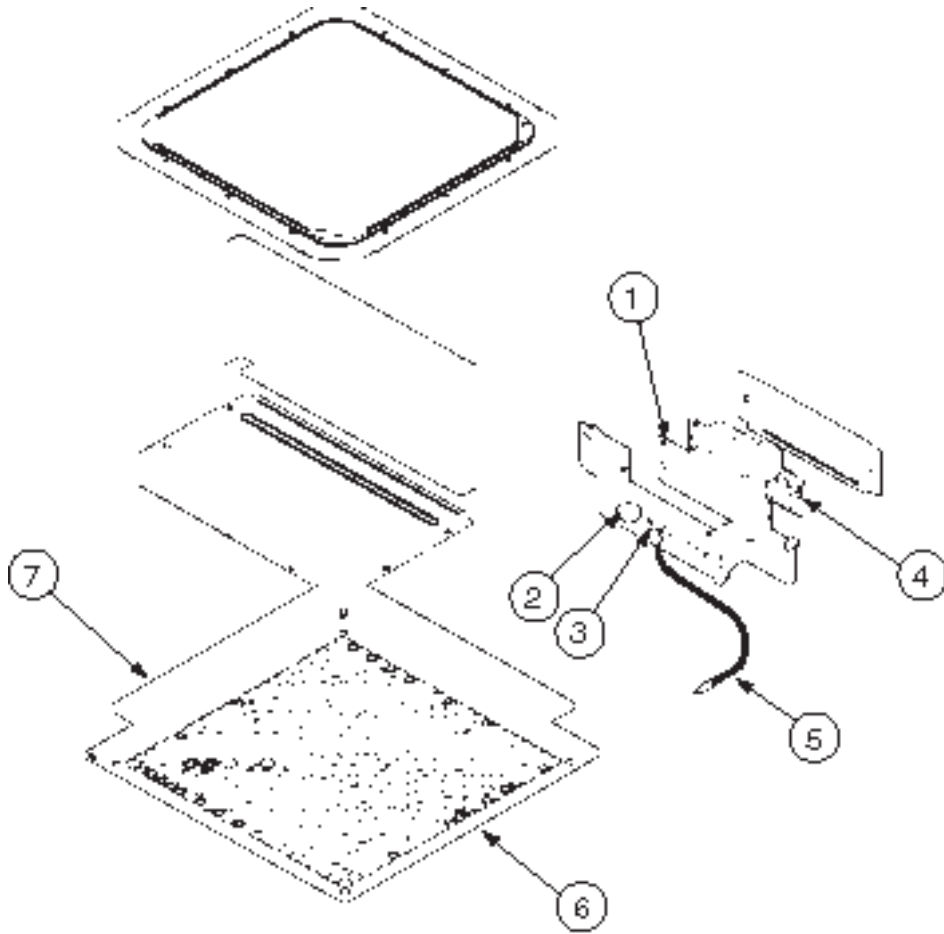

**CEILING ASSEMBLY  
COLEMAN 8330-7332**

| KEY | PART NUMBER   | U/M | DESCRIPTION                           | VENDOR NO.        |
|-----|---------------|-----|---------------------------------------|-------------------|
|     | 131184-01-01A | EA  | CEILING ASSEMBLY - A/C DUCTED - WHITE | COLEMAN 8330-7332 |
| 1   | 131184-01-702 | EA  | ISOLATOR - BLANK                      | 7330A365          |
| 2   | 131184-01-700 | EA  | PLUG ASSEMBLY                         | 7330A389          |
| 3   | 131184-01-701 | EA  | TERMINAL BOARD                        | 7330B3201         |
| 4   | 108892-01-702 | EA  | BOARD-P.C.                            | 7330A3211         |
| 5   | 131184-01-704 | EA  | COIL SENSOR                           | 7330-6111         |
| 6   | 108892-01-704 | EA  | GRILLE 16 3/8X16 3/8 RETURN           | 6798-3041         |
| 7   | 108892-01-703 | EA  | FILTER                                | 6798A3761         |
|     | 131184-01-703 | EA  | SMALL PARTS PKG                       | 8330-5961         |
|     | 131184-01-705 | EA  | JUNCTION BOX ASSEMBLY                 | 7330B5551         |