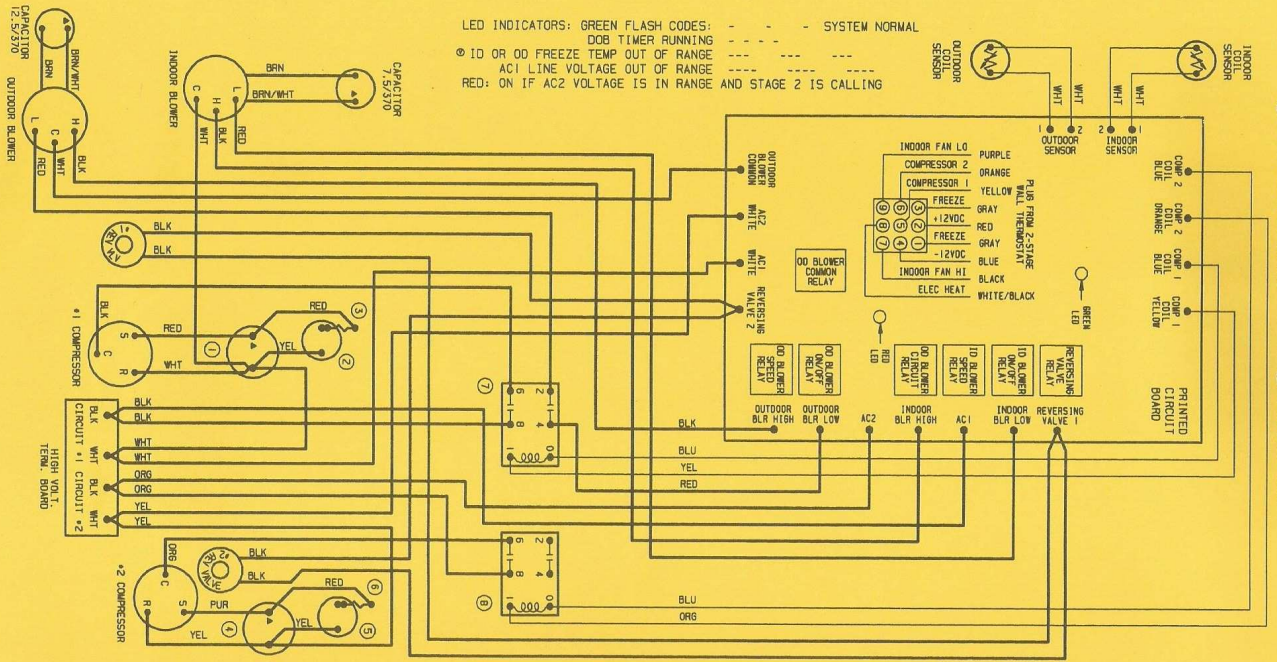

LED INDICATORS: GREEN FLASH CODES: - - - SYSTEM NORMAL  
 DOB TIMER RUNNING  
 ID OR OD FREEZE TEMP OUT OF RANGE  
 AC1 LINE VOLTAGE OUT OF RANGE  
 RED: ON IF AC2 VOLTAGE IS IN RANGE AND STAGE 2 IS CALLING

- ① #1 COMPRESSOR RUN CAPACITOR
- ② #1 COMPRESSOR START CAPACITOR
- ③ #1 COMPRESSOR START DEVICE
- ④ #2 COMPRESSOR RUN CAPACITOR
- ⑤ #2 COMPRESSOR START CAPACITOR
- ⑥ #2 COMPRESSOR START DEVICE
- ⑦ #1 COMPRESSOR RELAY
- ⑧ #2 COMPRESSOR RELAY

19766304 (12-06) P.P.

NOTE: HIGH VOLT WIRING (115 V) SHOWN BOLD  
 LOW VOLT WIRING (12 V) SHOWN IN REGULAR